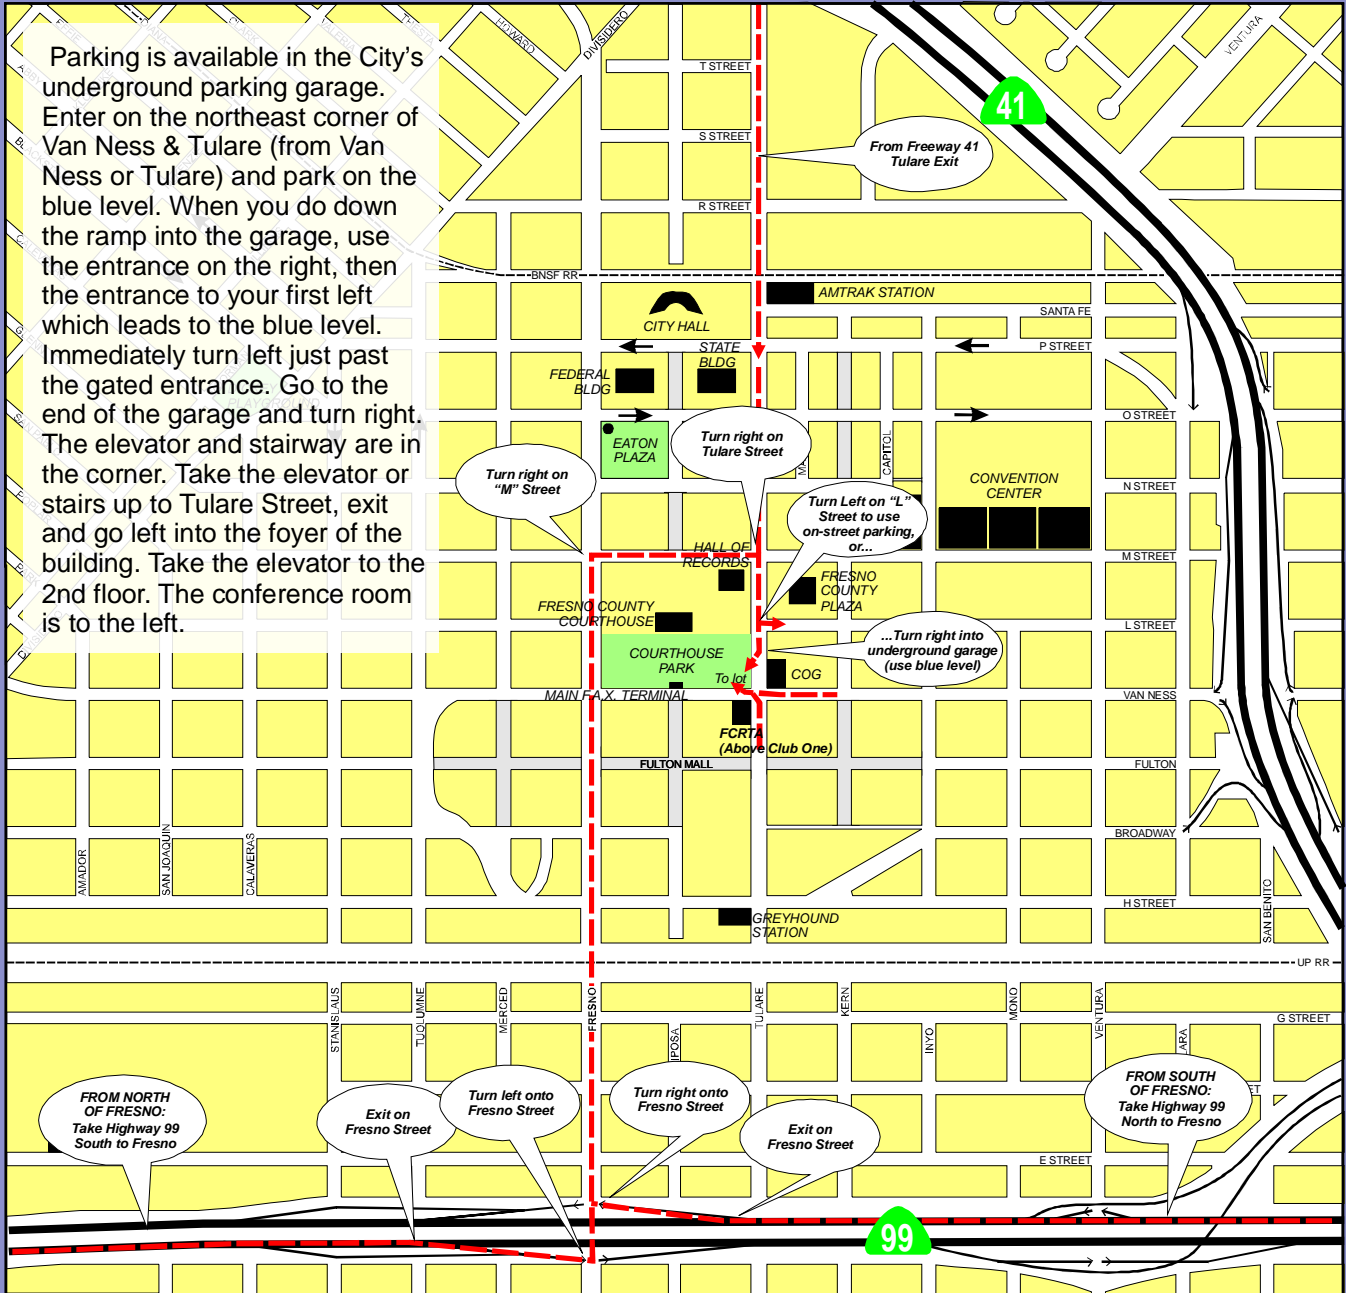

Fresno County Rural Transit Agency

2035 Tulare Street, Suite 201, Fresno, California

Parking is available in the City's underground parking garage. Enter on the northeast corner of Van Ness & Tulare (from Van Ness or Tulare) and park on the blue level. When you do down the ramp into the garage, use the entrance on the right, then the entrance to your first left which leads to the blue level. Immediately turn left just past the gated entrance. Go to the end of the garage and turn right. The elevator and stairway are in the corner. Take the elevator or stairs up to Tulare Street, exit and go left into the foyer of the building. Take the elevator to the 2nd floor. The conference room is to the left.

LEGEND

Park

One-way Traffic

Major Public Building

Pedestrian Mall

Not to Scale